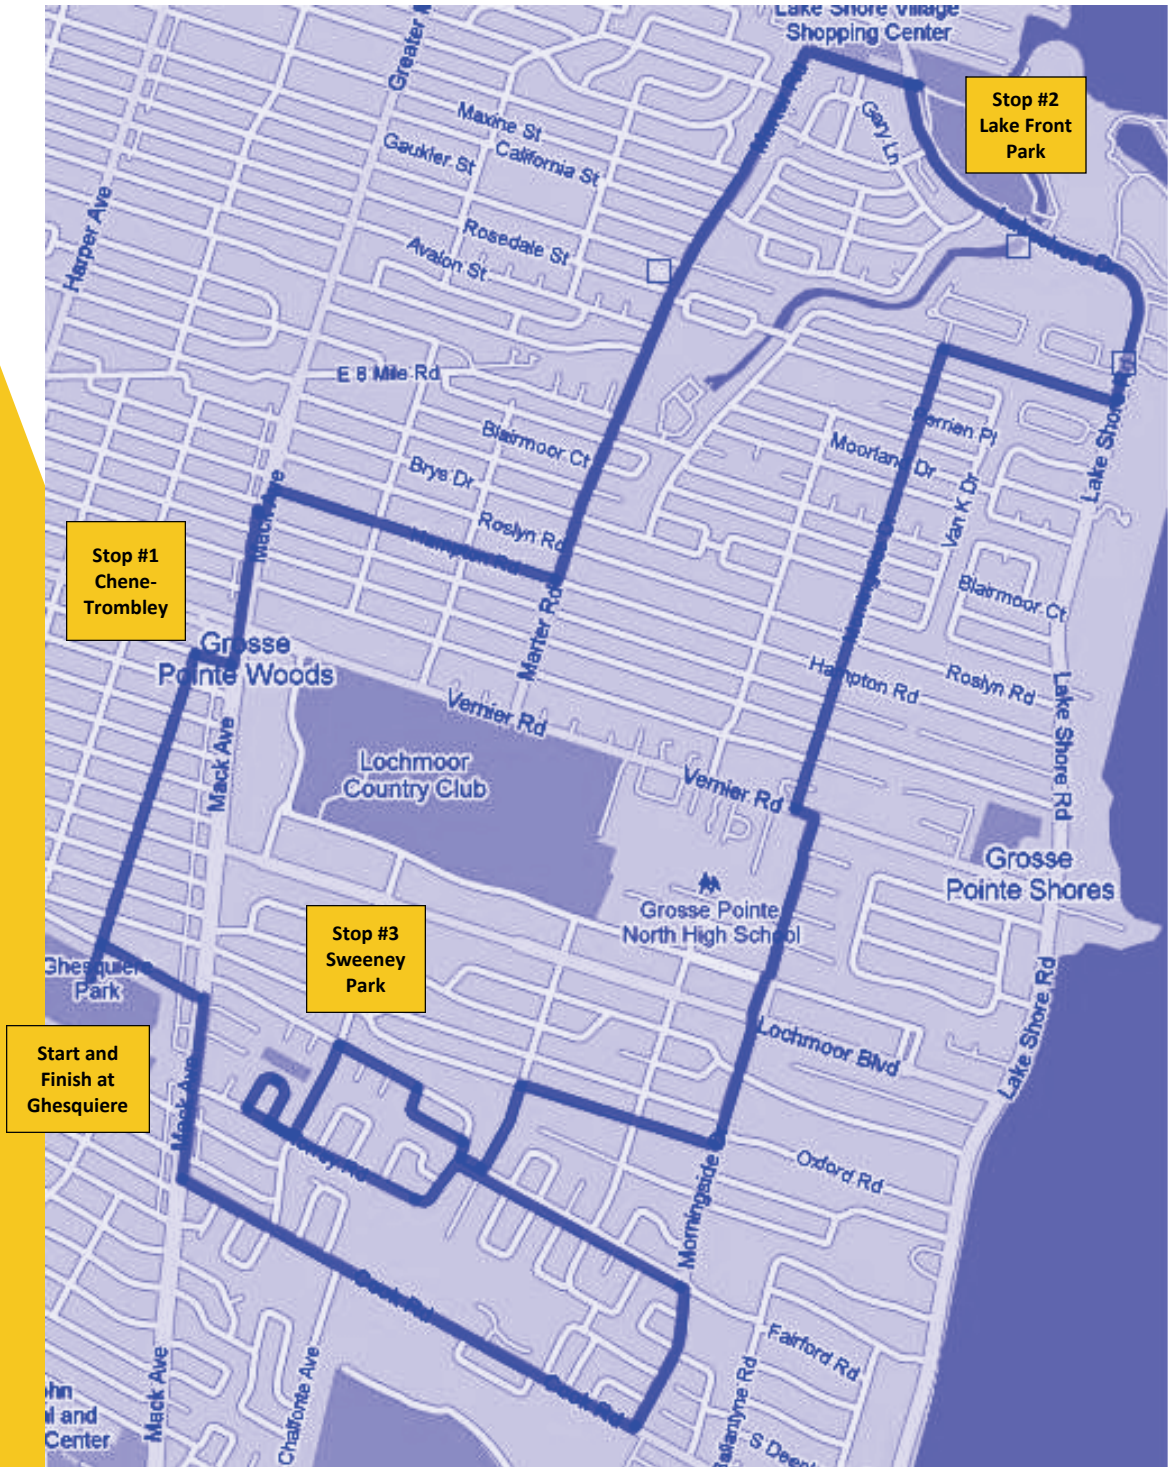

The City of Grosse Pointe Woods invites you to participate in a:

COMMUNITY BIKE RIDE

This event is free to all Grosse Pointe Woods Residents and their guests. Please call the Community Center to register. Participants may ride all or part of the route.

The riders will bike at a casual pace. The complete route is 10 miles. Riders are encouraged to bring their own water bottles.

Please join us for a morning of bike riding while visiting the Grosse Pointe Woods' parks. The bike ride will begin and end at Ghesquiere Park.

**Saturday,
May 14
9 a.m. to 12 p.m.**

For more information, contact the Parks and Recreation office
Phone: 313.343.2408
Email: parks@gpwmi.us

ROUTE MAP

The route begins and ends at Ghesquiere Park